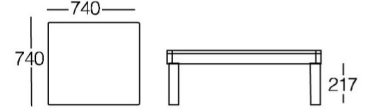

SLIM MODULAR SOFA SET

PAPATYA®

SIDE TABLE

(E)

ALUMINIUM BASE COLOURS

COMPACT TOP (12mm) COLOURS

*Except white, other colours are recommended only in shaded areas.

Net weight

(kg)
13.18

Gross Weight

(kg)
15.68

Packaging

76x76x23/ m³ 0.13

Shipment Details

20' : pcs.
40' : pcs.
40HC : pcs.
100cbm : pcs.

Description