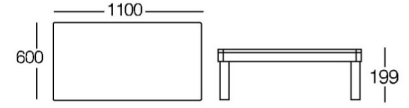

SLIM MODULAR SOFA SET

PAPATYA®

CENTER LOW TABLE

(D)

ALUMINIUM BASE COLOURS

101 White

103 Anthracite

104 Taupe

113 Brass

COMPACT TOP (12mm) COLOURS

1050M

1049M

NEW

1057M

3039M

5054M

5056M

5101M

3177M

3167M

3120M

NEW

3169M

*Except white, other colours are recommended only in shaded areas.

Net weight

(kg)
15.4

Gross Weight

(kg)
18

Packaging

62x112x23/ m³ 0.16

Shipment Details

20' : pcs.
40' : pcs.
40HC : pcs.
100cbm : pcs.

Description

With the combination of electrostatic powder painted metal leg and compact table top, SLIM center low table has durability for outdoor. The side table is complementary item for collection. The selection can done from wide range of compact table top colour options.