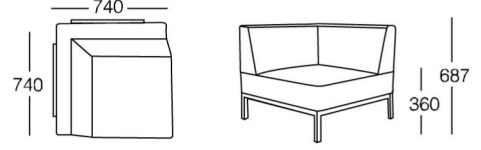

SLIM MODULAR SOFA SET

PAPATYA®

CORNER MODULE

(B)

ALUMINIUM BASE COLOURS

101 White

103 Anthracite

104 Taupe

113 Brass

CUSHION COLOURS

ETISILK

02631

02709

02306

02183

BATYLINE EDEN

00566

00563

00555

Net weight

(kg)
12.88

Gross Weight

(kg)
14.88

Packaging

790x790x430 / m³ 0.27

Shipment Details

20' : pcs.
40' : pcs.
40HC : pcs.
100cbm : pcs.

Description

Create your sofa set!

Slim Sofa Set can be produced in limitless variety of configurations, it's easy to place it by different combinations depending on space thanks to the modular system. Armrest (C) can be placed as right or left arm to the main module (A). Place it on both sides and create your single armchair unit. Add the corner module (B) to create your corner set. Enlarge it as much as need it with using the main module and side table (E), complete your set with optional center low table (D).