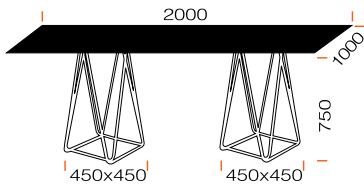

TRIO DOUBLE

www.papatya.com.tr

900x1800

1000x2000

1000x2200

TRIO DOUBLE

www.papatya.com.tr

Material

Base

17mm Steel Frame

Table Top

12mm Solid Laminate, flat edge

Available Colours

-   **101** White Powder Coated (mat)
-   **102** Black Powder Coated (mat)
-   **103** Anthracite Powder Coated (mat)
-   **104** Taupe Powder Coated (mat)
-   **115** Grey Powder Coated (mat)
-   **106** Chrome Plated