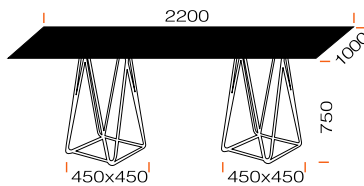

TRIO DOUBLE

www.papatya.com.tr

900x1800

1000x2000

1000x2200

TRIO DOUBLE

www.papatya.com.tr

Material

Base

17mm Steel Frame

Table Top

12mm Solid Laminate, flat edge

Available Colours

-   **101** White Powder Coated (mat)
-   **102** Black Powder Coated (mat)
-   **103** Anthracite Powder Coated (mat)
-   **104** Taupe Powder Coated (mat)
-   **115** Grey Powder Coated (mat)
-   **106** Chrome Plated