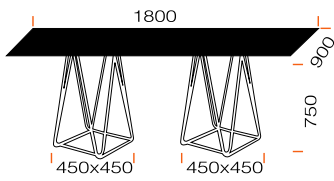

TRIO DOUBLE

www.papatya.com.tr

900x1800

1000x2000

1000x2200

TRIO DOUBLE

www.papatya.com.tr

Material

Base

17mm Steel Frame

Table Top

12mm Solid Laminate, flat edge

Available Colours

-   **101** White Powder Coated (mat)
-   **102** Black Powder Coated (mat)
-   **103** Anthracite Powder Coated (mat)
-   **104** Taupe Powder Coated (mat)
-   **115** Grey Powder Coated (mat)
-   **106** Chrome Plated