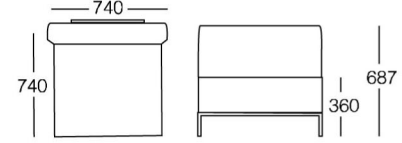

SLIM MODULAR SOFA SET

PAPATYA®

MAIN MODULE

(A)

ALUMINIUM BASE COLOURS

101 White

103 Anthracite

104 Taupe

113 Brass

CUSHION COLOURS

ETISILK

02631

02709

02306

02183

BATYLINE EDEN

00566

00563

00555

Net weight

(kg)
11.26

Gross Weight

(kg)
13.26

Packaging

790x790x430 / m³ 0.27

Shipment Details

20' : pcs.
40' : pcs.
40HC : pcs.
100cbm : pcs.

Description

Create your sofa set!

Slim Sofa Set can be produced in limitless variety of configurations, it's easy to place it by different combinations depending on space thanks to the modular system. Armrest (C) can be placed as right or left arm to the main module (A). Place it on both sides and create your single armchair unit. Add the corner module (B) to create your corner set. Enlarge it as much as need it with using the main module and side table (E), complete your set with optional center low table (D).