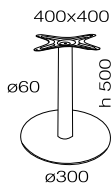

LOTUS ROUND

www.papatya.com.tr

ø300 side table base

**max. recommended sizes*

adjustable foot

m^3 0.012

ø450 table base

**max. recommended sizes*

adjustable foot

m^3 0.036

ø450 bar table base

**max. recommended sizes*

adjustable foot

m^3 0.055

LOTUS ROUND

www.papatya.com.tr

ø450 side table base

adjustable foot

m³ 0.025

ø600 table base

adjustable foot

m³ 0.047

Material

Base