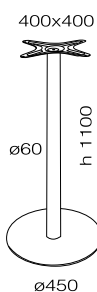

LOTUS ROUND

www.papatya.com.tr

ø300 side table base

**max. recommended sizes*

adjustable foot

m^3 0.012

ø450 table base

**max. recommended sizes*

adjustable foot

m^3 0.036

ø450 bar table base

**max. recommended sizes*

adjustable foot

m^3 0.055

LOTUS ROUND

www.papatya.com.tr

ø450 side table base

adjustable foot

m³ 0.025

ø600 table base

adjustable foot

m³ 0.047

Material

Base