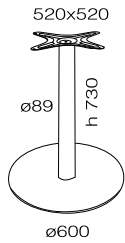

LOTUS ROUND

www.papatya.com.tr

ø300 side table base

**max. recommended sizes*

adjustable foot

m^3 0.012

ø450 table base

**max. recommended sizes*

adjustable foot

m^3 0.036

ø450 bar table base

**max. recommended sizes*

adjustable foot

m^3 0.055

LOTUS ROUND

www.papatya.com.tr

ø450 side table base

adjustable foot

m³ 0.025

ø600 table base

adjustable foot

m³ 0.047

Material

Base