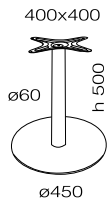

LOTUS ROUND

www.papatya.com.tr

ø300 side table base

**max. recommended sizes*

adjustable foot

m^3 0.012

ø450 table base

**max. recommended sizes*

adjustable foot

m^3 0.036

ø450 bar table base

**max. recommended sizes*

adjustable foot

m^3 0.055

LOTUS ROUND

www.papatya.com.tr

ø450 side table base

adjustable foot

m³ 0.025

ø600 table base

adjustable foot

m³ 0.047

Material

Base