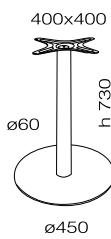

LOTUS ROUND

www.papatya.com.tr

ø300 side table base

**max. recommended sizes*

adjustable foot

m^3 0.012

ø450 table base

**max. recommended sizes*

adjustable foot

m^3 0.036

ø450 bar table base

**max. recommended sizes*

adjustable foot

m^3 0.055

LOTUS ROUND

www.papatya.com.tr

ø450 side table base

adjustable foot

m³ 0.025

ø600 table base

adjustable foot

m³ 0.047

Material

Base