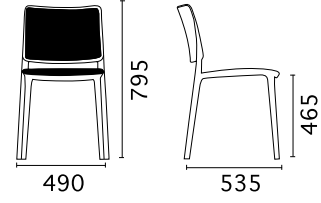

JOY-S SOFT (seat&back soft)

www.papatya.com.tr