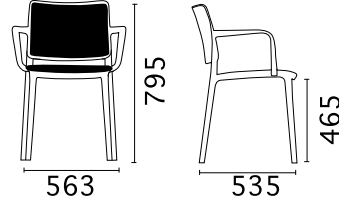

JOY-K SOFT (seat&back soft)

www.papatya.com.tr